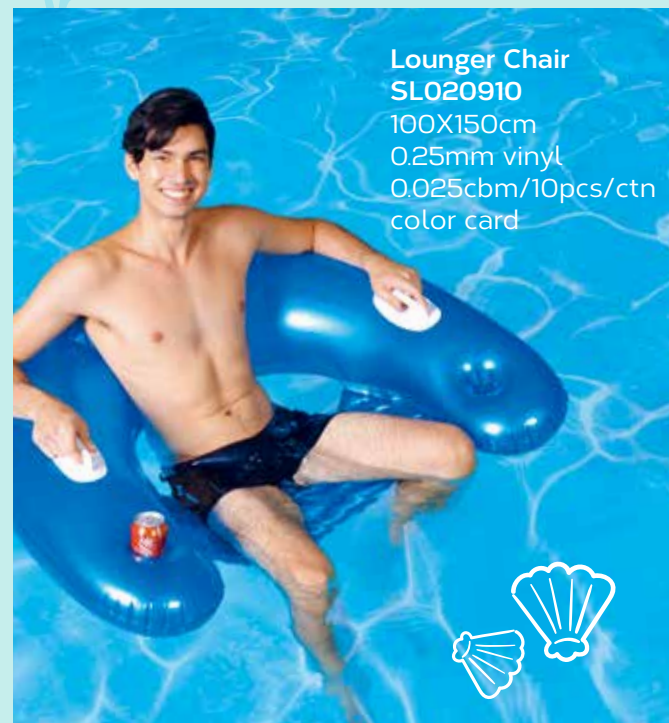

**Air Mattress
SLD5966**
175x 90cm
0.30mm vinyl
0.051cbm/12pcs/ctn

LOUNGERS

Lounger Chair
SLD5938
 110x85cm
 0.25mm vinyl
 0.025cbm/10pcs/ctn

Lounger Chair
SL020909
 155 x 105cm
 0.25mm vinyl
 0.051cbm/12pcs/ctn
 color card