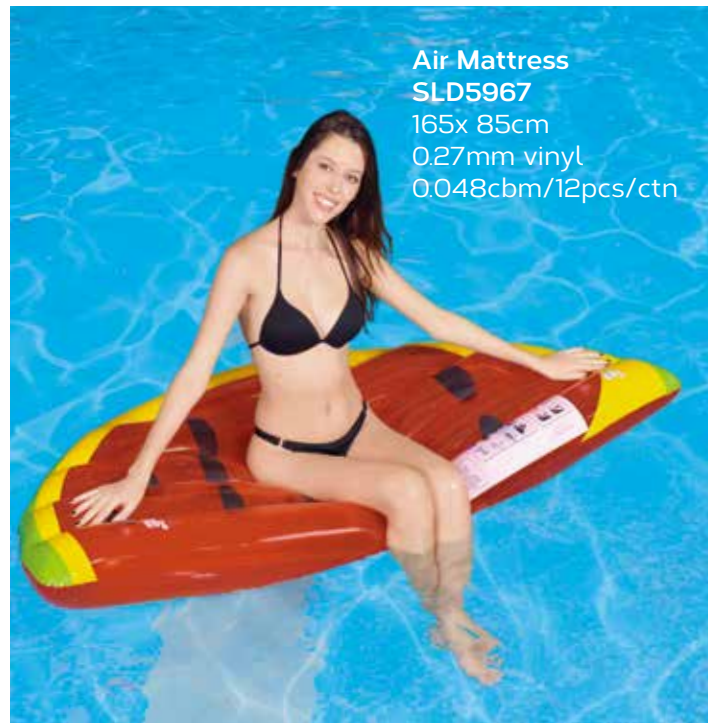

**Air Mattress
SLD5965**
160x 20cm
0.275mm vinyl
0.02cbm/6pcs/ctn

**Palm-Tree Bed
SL020098**
φ 144cm (φ 57")
0.25mm vinyl
0.051cbm/12pcs/ctn

**Air Mattress
SLD5967**
165x 85cm
0.27mm vinyl
0.048cbm/12pcs/ctn