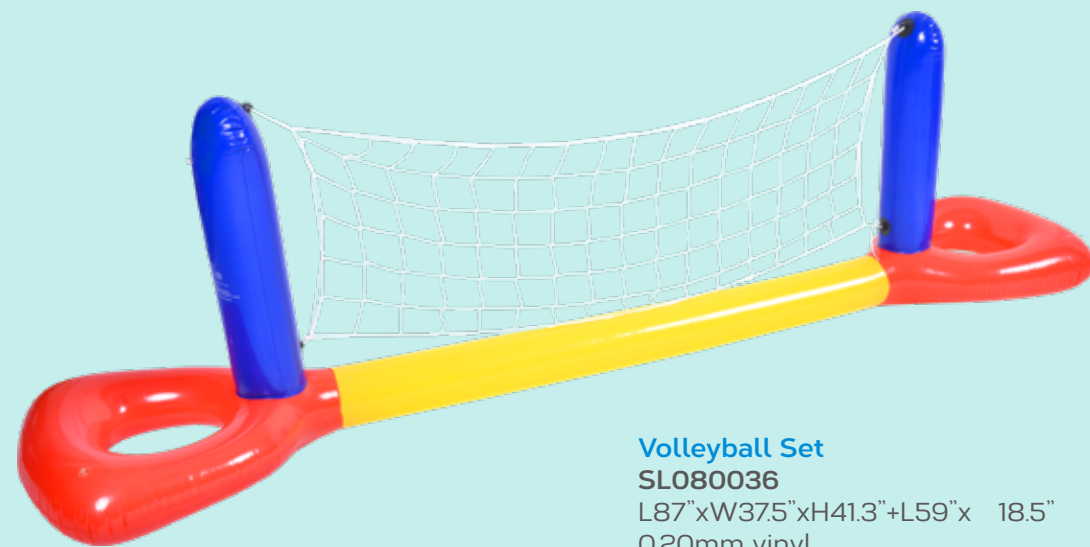

Track Trender
 SL022538
 51"
 0.35mm vinyl
 0.062cbm/2pcs/ctn

Track Trender
 SLD5933
 110x110x100cm
 4Ea.
 0.062cbm

Basketball Set
 SLD5932
 60x60cm
 0.18mm vinyl
 0.055cbm/90pcs/ctn

Volleyball Set
 SL080036
 L87"xW37.5"xH41.3"+L59"x 18.5"
 0.20mm vinyl
 0.041cbm/24pcs/ctn