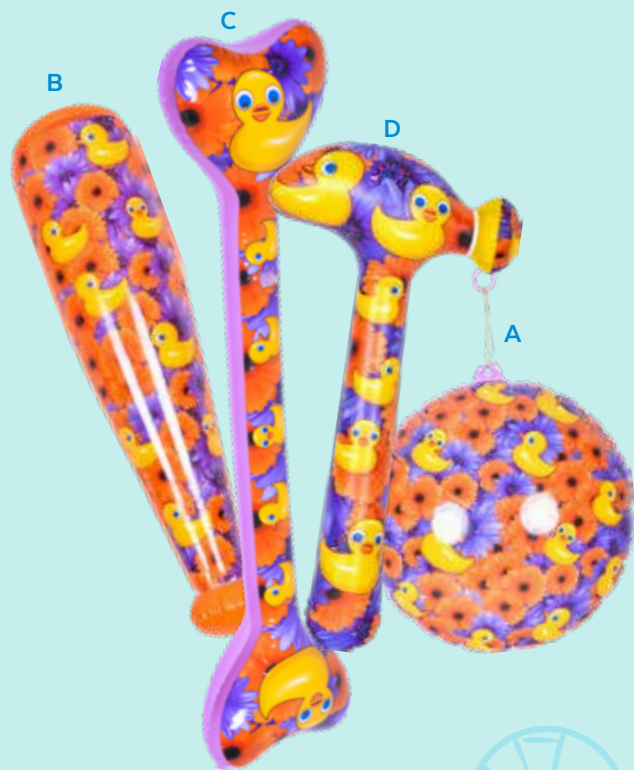

SWIM SETS

Beach Ball
SLD5897
16"
0.18mm vinyl
0.33cbm/288pcs/ctn

Baby Boat
SLD5906
27"
0.18mm vinyl
0.073cbm/96pcs/ctn

Surf Board
SLD5900
70x44.5cm
0.18mm vinyl
0.06cbm/144pcs/ctn

Dolphin
SL050487
36"
0.18mm vinyl
0.051cbm/144pcs/ctn

Arm Bands
SLD5896
12"x6"
0.18mm vinyl
0.056cbm/240pcs/ctn

Swim Ring
SLD5903
90cm
0.25mm vinyl
0.055cbm/72pcs/ctn

Swim Vest
SL075904
18x20"
0.2mm vinyl
0.054cbm/48pcs/ctn

Boat
SLD5907
120x80cm
0.18mm vinyl
0.051cbm/36pcs/ctn

YELLOW DUCK SETS

A
Ball
SLD7935
60cm
0.18mm vinyl
0.029cbm/100pcs/ctn

B
Stick
SLD7936
105cm
0.18mm vinyl
0.036cbm/120pcs/ctn

C
Stick
SLD7937
60cm
0.18mm vinyl
0.029cbm/300pcs/ctn

D
Hammer
SLD7938
34"
0.18mm vinyl
0.029cbm/144pcs/ctn

Sofa
SLD7939
60cm
0.18mm vinyl
0.042cbm/72pcs/ctn

Arm Bands
SLD7940
10"x6"
0.18mm vinyl
0.056cbm/240pcs/ctn

Ball
SLD7941
50cm
0.18mm vinyl
0.041cbm/240pcs/ctn

Air Mattress
SLD7942
27"
0.18mm vinyl
0.037cbm/24pcs/ctn