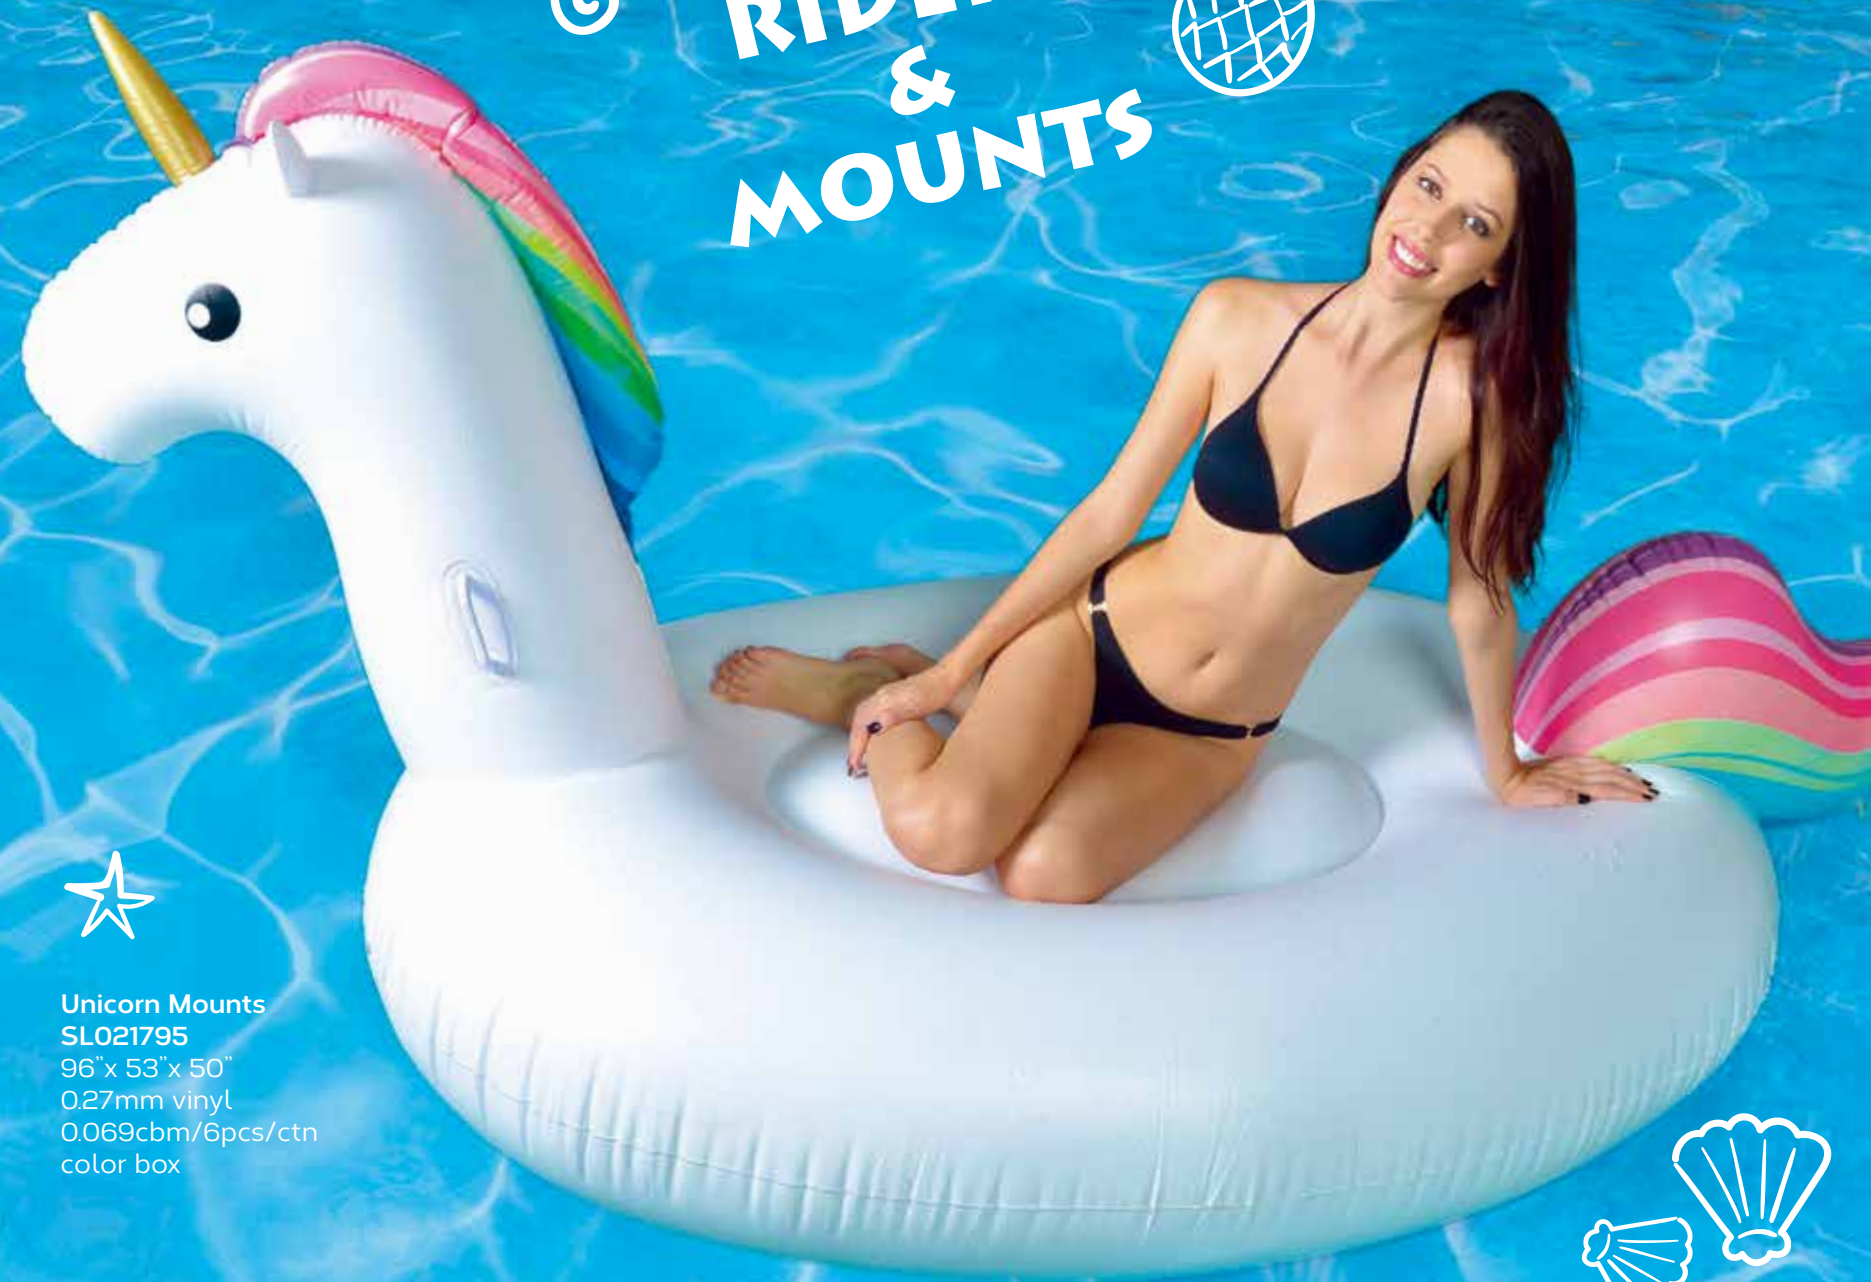

RIDERS & MOUNTS

Unicorn Mounts
SL021795
96"x 53"x 50"
0.27mm vinyl
0.069cbm/6pcs/ctn
color box