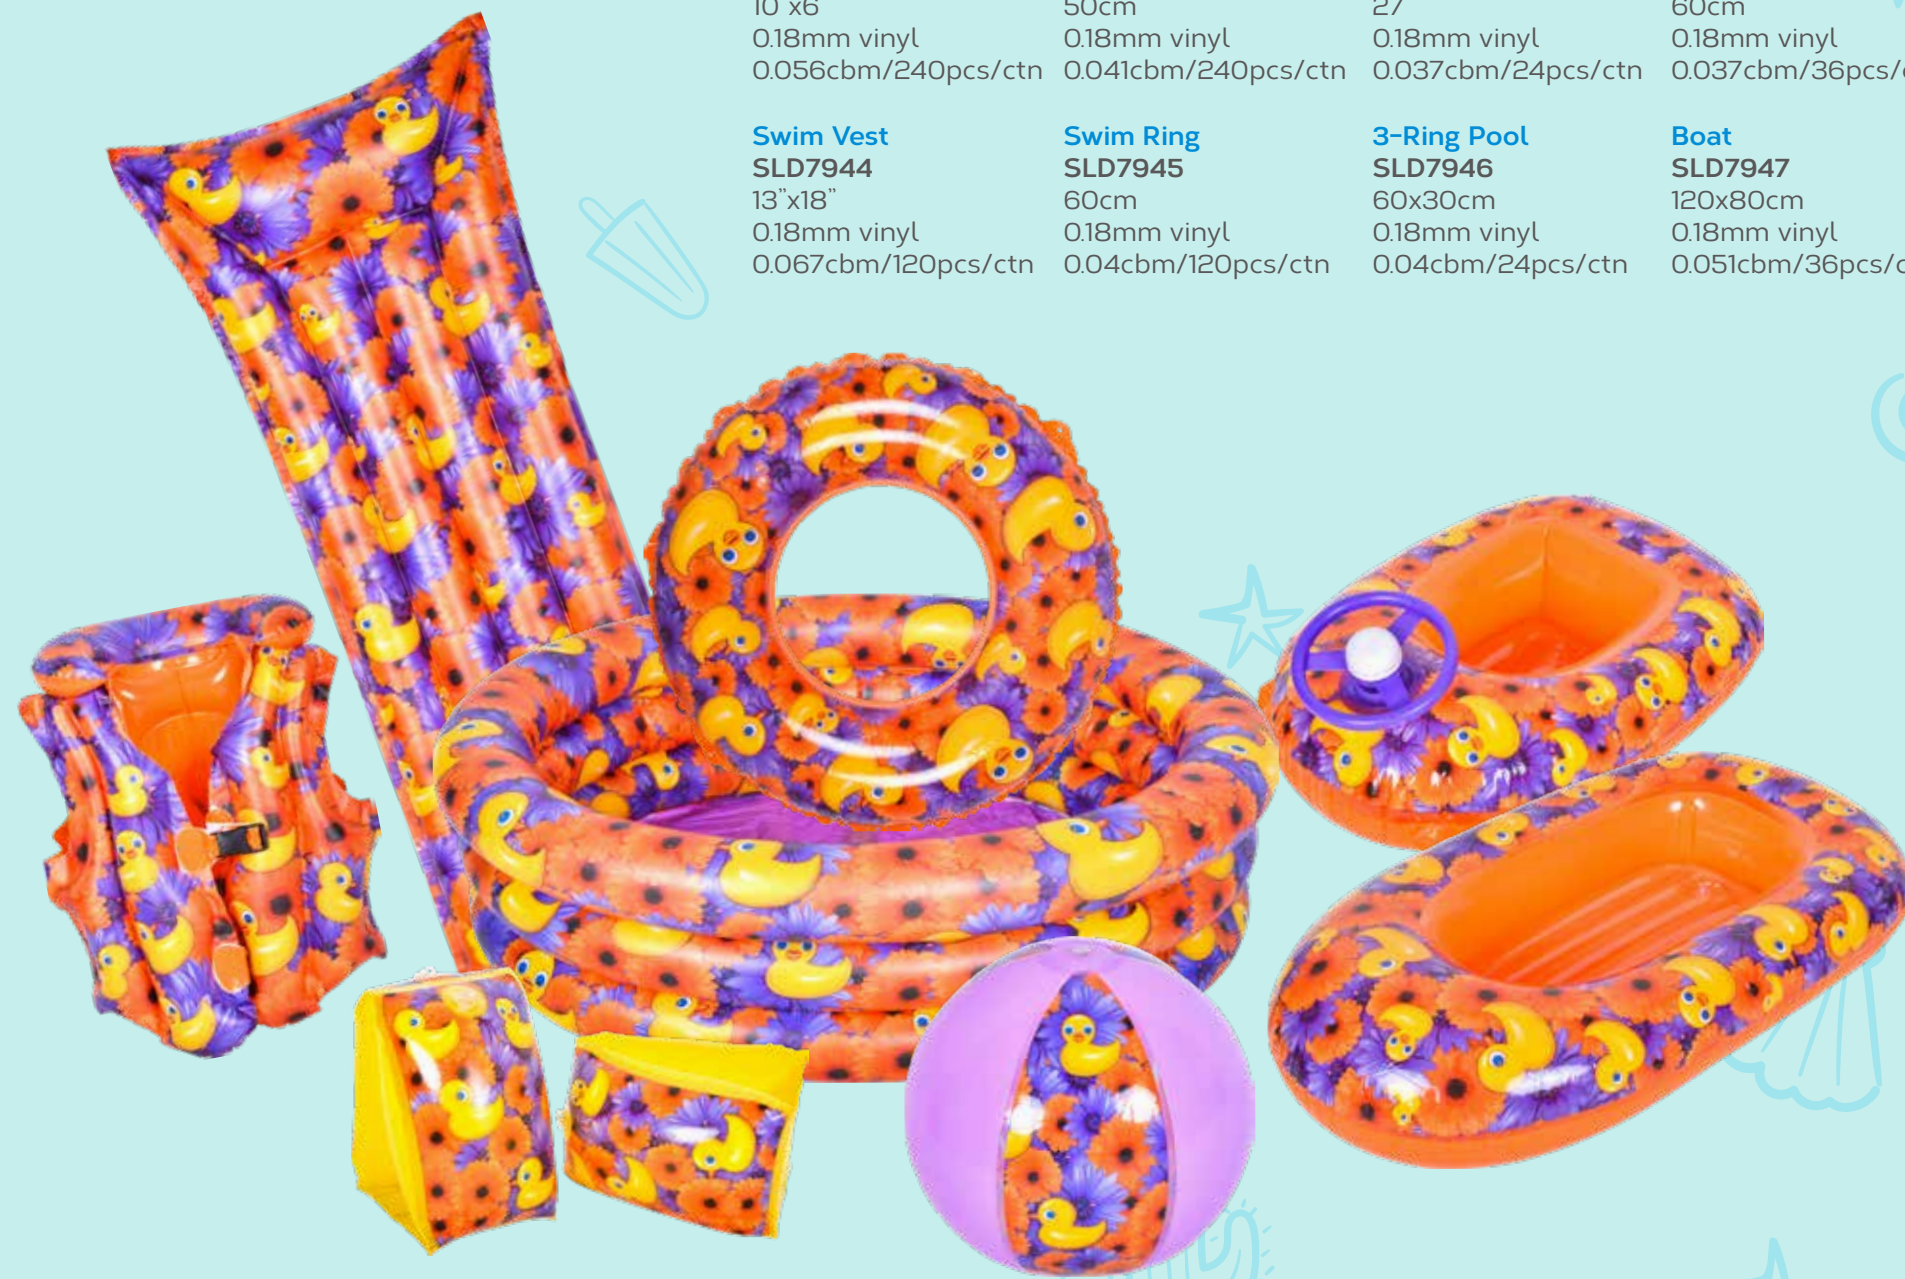

Arm Bands
SLD7940
10"x6"
0.18mm vinyl
0.056cbm/240pcs/ctn

Ball
SLD7941
50cm
0.18mm vinyl
0.041cbm/240pcs/ctn

Air Mattress
SLD7942
27"
0.18mm vinyl
0.037cbm/24pcs/ctn

Baby Seat
SLD7943
60cm
0.18mm vinyl
0.037cbm/36pcs/ctn

Swim Vest
SLD7944
13"x18"
0.18mm vinyl
0.067cbm/120pcs/ctn

Swim Ring
SLD7945
60cm
0.18mm vinyl
0.04cbm/120pcs/ctn

3-Ring Pool
SLD7946
60x30cm
0.18mm vinyl
0.04cbm/24pcs/ctn

Boat
SLD7947
120x80cm
0.18mm vinyl
0.051cbm/36pcs/ctn